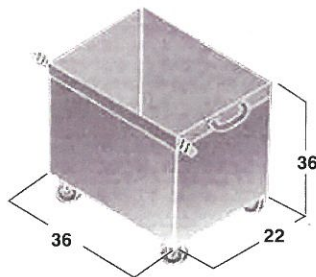

Rear Load Containers

Mini Containers

1/2 yarder

Heavy duty plastic tote containers

	96 gallon	64 gallon
Weight capacity*	340lbs	230 lbs
Height	40 3/4"	43"
Width	29 3/8"	24 3/8"
Depth	33 7/8"	26 3/4"
Assembly weight	39-43 lbs	34 lbs
Base wall thickness	0.156"	0.152"
Lid wall thickness	0.120"	0.130"