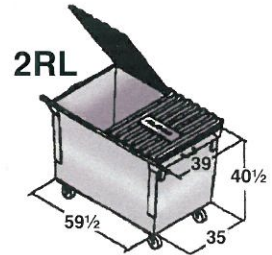

Rear Load Containers

Mini Containers

1/2 yarder

Heavy duty plastic tote containers

	96 gallon	64 gallon
Weight capacity*	340lbs	230 lbs
Height	40 3/4"	43"
Width	29 3/8"	24 3/8"
Depth	33 7/8"	26 3/4"
Assembly weight	39-43 lbs	34 lbs
Base wall thickness	0.156"	0.152"
Lid wall thickness	0.120"	0.130"