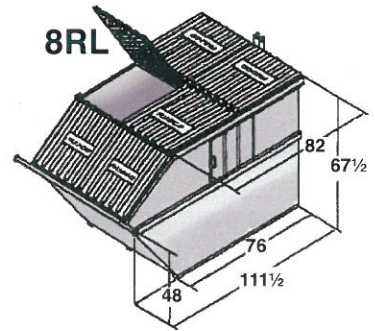

Rear Load Containers

Mini Containers

1/2 yarder

Heavy duty plastic tote containers

	96 gallon	64 gallon
Weight capacity*	340lbs	230 lbs
Height	40 3/4"	43"
Width	29 3/8"	24 3/8"
Depth	33 7/8"	26 3/4"
Assembly weight	39-43 lbs	34 lbs
Base wall thickness	0.156"	0.152"
Lid wall thickness	0.120"	0.130"