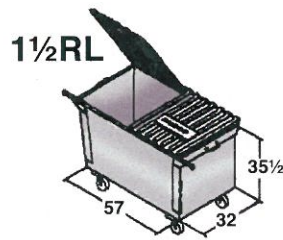

Rear Load Containers

Mini Containers

1/2 yarder

Heavy duty plastic tote containers

	96 gallon	64 gallon
Weight capacity*	340lbs	230 lbs
Height	40 3/4"	43"
Width	29 3/8"	24 3/8"
Depth	33 7/8"	26 3/4"
Assembly weight	39-43 lbs	34 lbs
Base wall thickness	0.156"	0.152"
Lid wall thickness	0.120"	0.130"