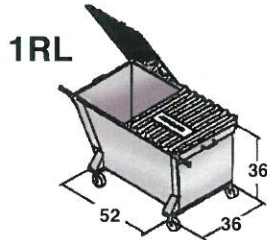

Rear Load Containers

Mini Containers

1/2 yarder

Heavy duty plastic tote containers

	96 gallon	64 gallon
Weight capacity*	340lbs	230 lbs
Height	40 3/4"	43"
Width	29 3/8"	24 3/8"
Depth	33 7/8"	26 3/4"
Assembly weight	39-43 lbs	34 lbs
Base wall thickness	0.156"	0.152"
Lid wall thickness	0.120"	0.130"