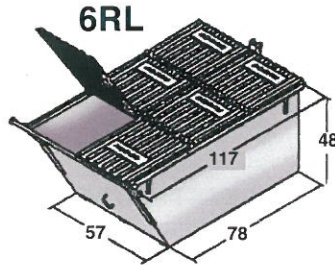

Rear Load Containers

Mini Containers

1/2 yarder

Heavy duty plastic tote containers

	96 gallon	64 gallon
Weight capacity*	340lbs	230 lbs
Height	40 3/4"	43"
Width	29 3/8"	24 3/8"
Depth	33 7/8"	26 3/4"
Assembly weight	39-43 lbs	34 lbs
Base wall thickness	0.156"	0.152"
Lid wall thickness	0.120"	0.130"