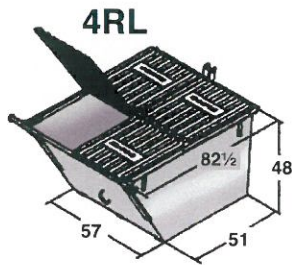

Rear Load Containers

Mini Containers

1/2 yarder

Heavy duty plastic tote containers

	96 gallon	64 gallon
Weight capacity*	340lbs	230 lbs
Height	40 3/4"	43"
Width	29 3/8"	24 3/8"
Depth	33 7/8"	26 3/4"
Assembly weight	39-43 lbs	34 lbs
Base wall thickness	0.156"	0.152"
Lid wall thickness	0.120"	0.130"