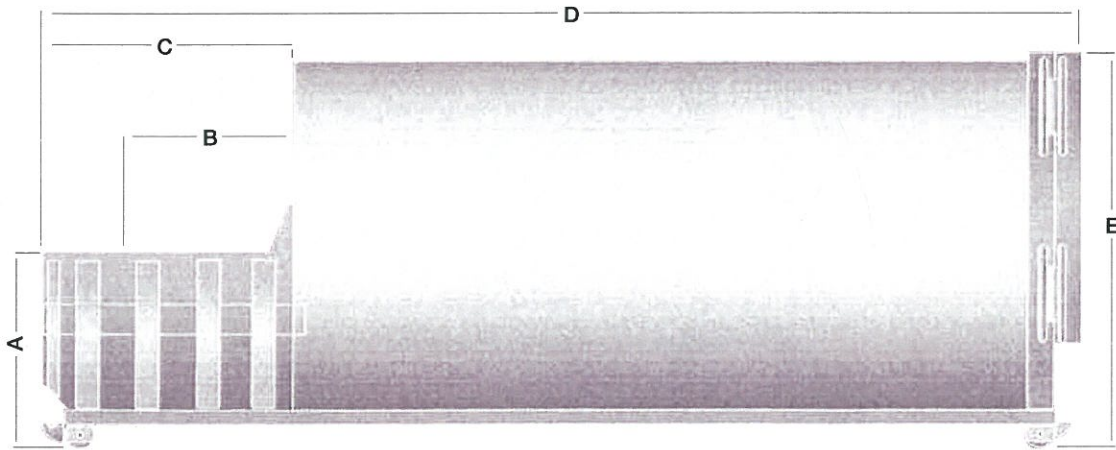

Compactors

Self-Contained Compactor

	15 yarder	20 yarder	30 yarder	35 yarder
A	4'4 1/2"	4'4 1/2"	4'4 1/2"	4'4 1/2"
B	3'7 1/4"	3'7 1/4"	3'7 1/4"	3'7 1/4"
C	5'8"	5'8"	5'8"	5'8"
D	14'10"	18'1/2"	21'6"	23'1/2"
E	7'5"	7'5"	8'8"	8'8"
Weight	9,200 lbs.	9,900 lbs.	10,800 lbs.	11,300 lbs.

40 Yard Breakaway Container